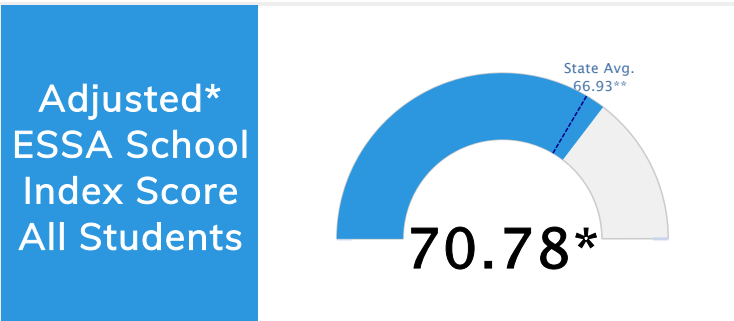

2020 - 2021 • Accountability At-a-Glance • Northside Elementary School

Contact Information
Northside Elementary School | Cabot School District
Principal: Haley Beavert | Superintendent: William Tony Thurman
814 West Locust Cabot, AR 72023-
http://cabotschools.org | (501) 743-3568

Student Information			
Grades	K - 4	Total Enrollment	344
Black	3.20%	<i>English Learners</i>	1.45%
Hispanic	3.78%	<i>Economically Disadvantaged</i>	63.66%
White	80.81%	<i>Students with Disabilities</i>	15.99%

The Public School Rating System (A.C.A. § 6-15-2105) was suspended for the 2020-2021 school year by Act 89 of 2021

School Performance • ESSA School Index Score 2021

*To ensure stakeholders can draw reasonable conclusions about school performance, two scores are reported for all students and subgroups of students. This promotes increased transparency and ensures the information on performance is meaningful and comparable as required by Section 1111(c)(4)(E)(ii) of the Every Student Succeeds Act.

Two scores reported (If both scores are equal the school tested 95% or more students):

- **Adjusted ESSA School Index score:** The Annual ESSA School Index Score follows the approved [ESSA Business Rules](#).
- **Unadjusted ESSA School Index score:** This score reflects school performance for full academic year students that were tested regardless of whether 95% of students tested. Please see percent tested below. These data should only be used to facilitate discussions regarding the impact of COVID-19.

**State Average of ESSA School Index Scores for Grade Span.