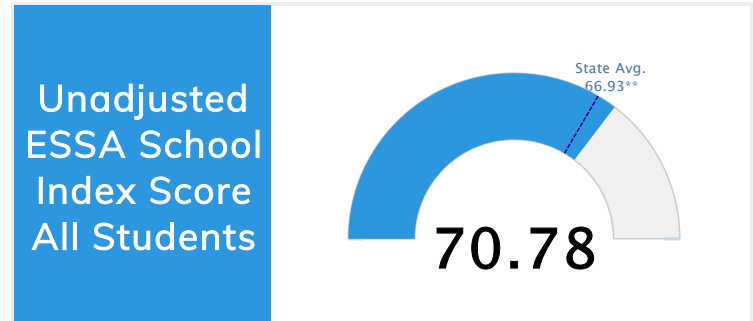

2020 - 2021 • Accountability At-a-Glance • Northside Elementary School

Contact Information
Northside Elementary School | Cabot School District
Principal: Haley Beavert | Superintendent: William Tony Thurman
814 West Locust Cabot, AR 72023-
http://cabotschools.org | (501) 743-3568

Student Information			
Grades	K - 4	Total Enrollment	344
Black	3.20%	<i>English Learners</i>	1.45%
Hispanic	3.78%	<i>Economically Disadvantaged</i>	63.66%
White	80.81%	<i>Students with Disabilities</i>	15.99%

The Public School Rating System (A.C.A. § 6-15-2105) was suspended for the 2020-2021 school year by Act 89 of 2021

School Performance • ESSA School Index Score 2021

*To ensure stakeholders can draw reasonable conclusions about school performance, two scores are reported for all students and subgroups of students. This promotes increased transparency and ensures the information on performance is meaningful and comparable as required by Section 1111(c)(4)(E)(ii) of the Every Student Succeeds Act.

Two scores reported (If both scores are equal the school tested 95% or more students):

- **Adjusted ESSA School Index score:** The Annual ESSA School Index Score follows the approved [ESSA Business Rules](#).
- **Unadjusted ESSA School Index score:** This score reflects school performance for full academic year students that were tested regardless of whether 95% of students tested. Please see percent tested below. These data should only be used to facilitate discussions regarding the impact of COVID-19.

**State Average of ESSA School Index Scores for Grade Span.