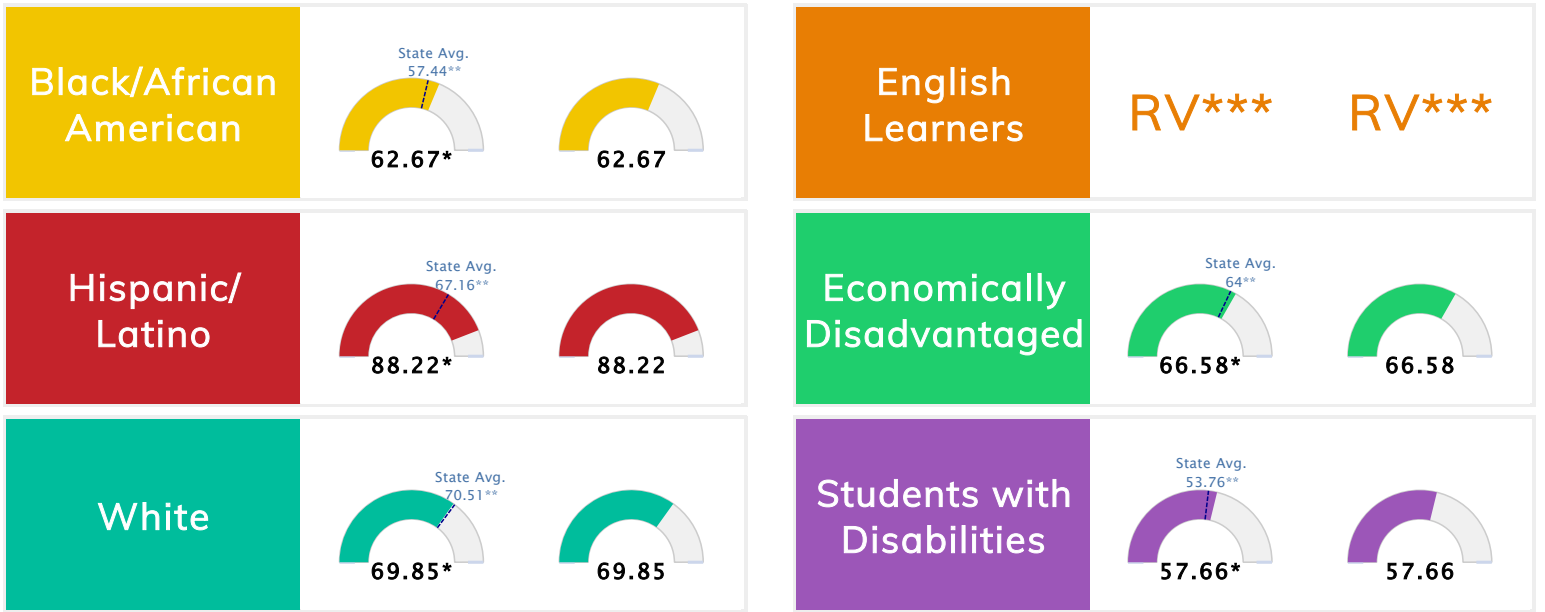

ELA % Tested	Math % Tested	ELA % Tested	Math % Tested

All Students	100.00%	100.00%		
Black / African American	100.00%	100.00%	English Learners	RV***
Hispanic / Latino	100.00%	100.00%	Economically Disadvantaged	100.00%
White	100.00%	100.00%	Students with Disabilities	100.00%

***RV = Restricted Value for sub-pops size < 10

Prepared by the Arkansas Department of Education: Division of Elementary and Secondary Education